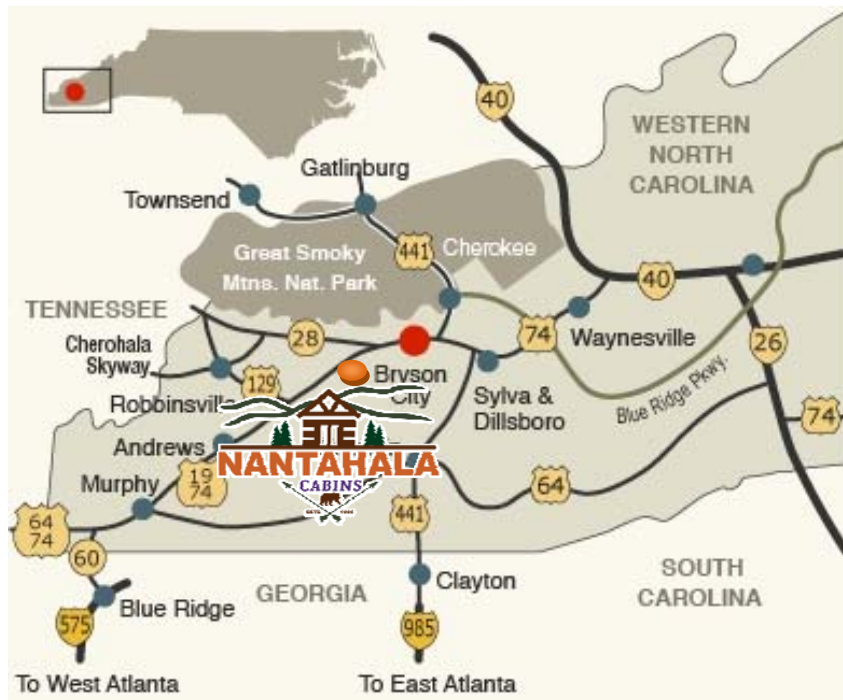

Directions from Tennessee I-40 traveling East to Nantahala Cabins  
Follow I-40 East to exit 27 in North Carolina. Take exit 27 HWY HWY 74/19. Follow Highway 74 West you will pass Waynesville, Sylva, then Bryson City exits (about 45-minutes). Once the four lane highway becomes a two-lane (stay in left lane) then drive 2 miles to Nantahala Cabins which is on the left.

580 Nantahala Cabins Lane  
(828) 488-1622

Bryson City, North Carolina 28713  
reservations@nantahalacabins.com

Nantahala Cabins Lane & Highway 19/74 West, Bryson City, North Carolina