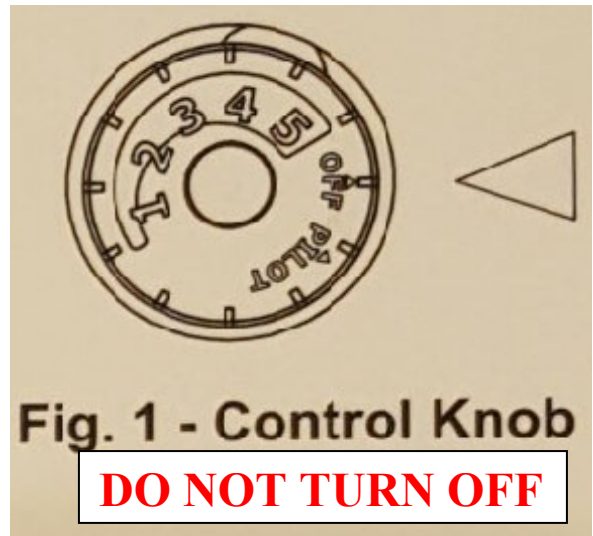

#### How to use the Fireplace (Turned off April 1 – October 1)

Fireplace Model# Pleasant Hearth GHP Group, Inc. Model# VFSPH30DT Serial# 1628ASP0171

For the gas fireplace there is a knob under the fireplace. Do not turn the knob to off, we might not be able to relight the pilot light if you turn it off. For flame control, just turn the knob up or down (1 to 5). There is \$75 relight fee if you turn off the fireplace.